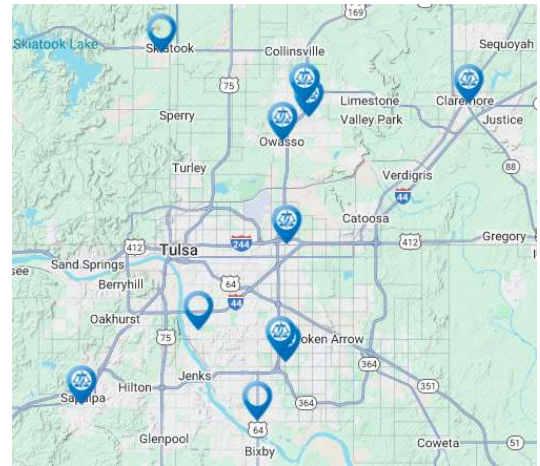

Oklahoma City Metro

Tulsa Metro

**33**  
Oklahoma  
ACSI Schools

Oklahoma's  
**8th**  
Largest School District

Serving  
**9,558**  
students statewide

**5,000**  
students on waitlists

**7** OKC  
& **11** Tulsa  
Metro Schools  
&  
**15** Non-Metro  
Schools